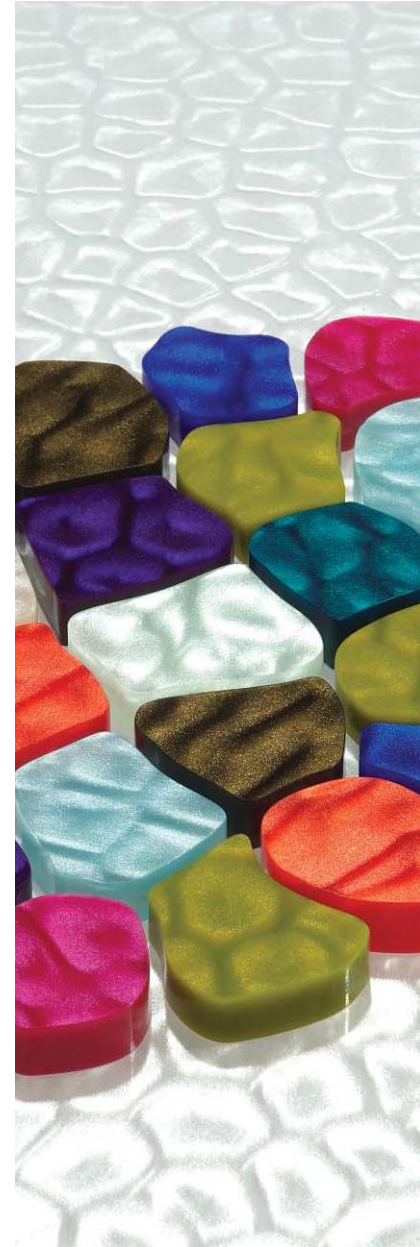

Applications

LuciteLux™ Coral is perfect for: giving style and substance to architectural installations; adding an exclusive look to retail interiors; bringing color and creativity to statement furniture pieces...

Product Availability

(Available in US)

6CL4	4CL1
7CL1	6CL2
9CLO	7CLO

LuciteLux™ with Perspex® Coral is made to customer color specifications in .394 x 80 x 120 sheets with a specially adapted minimum order quantity.

The 3D nature of LuciteLux™ Coral is due to the structure of the effect. This will reflect light in a number of directions and give the appearance of some variation in natural or perceived color. This natural variation will also provide a directional effect. Samples are a photographic representation and may not accurately show reflected colors.

LuciteLux™ and Lucite® are registered Trade Marks of the Lucite International Group of Companies.

Lucite International, Inc. 7275 Goodlett Farms Parkway, Cordova, TN 38016-4909
Tel: 800-4-LUCITE | Tel: 901-381-2000 | Fax: 901-381-2447 | www.lucitelux.com

Lucite International is a global leader in the design, development and manufacture of acrylic based products including two of the world's best-known material brands, Lucite® and Perspex® from Lucite.

LuciteLux™ Coral material is cell cast from the UK and is sold as Perspex® exclusively in EAME.

**Customer Service (800) 458-2483
x 2426**

**Fax (800) 444-0803
COR-002 rev. 07-30-10**